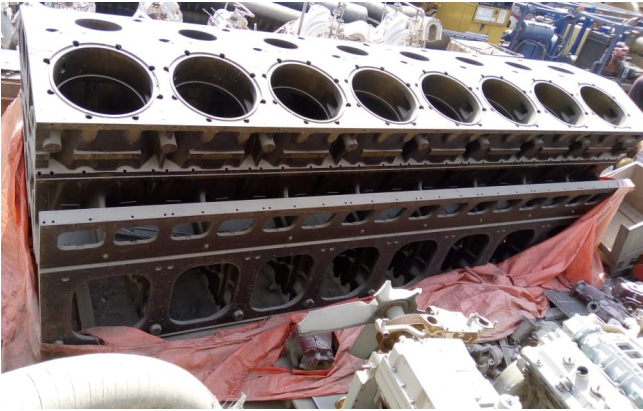

[MWM Deutz 16 Cylinder 640 Series Crankshaft and Block](#)

[Inventory ID #1424502]

MWM Deutz 16 Cylinder 640 Series Crankshaft and Block

- Make: MWM/Deutz
- Model: 16M640
- Year: 2005
- Condition: Reported in Unused Condition