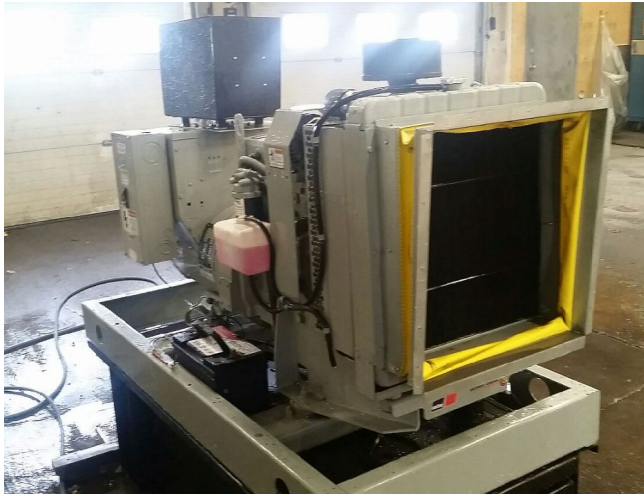

[MTU Detroit Diesel 25 kW Generator Set](#) [Inventory ID #182756]

Manufacturer: CAT

- Hours: 45 since new.
- Model: 25PJC6DT2.
- Engine: John Deere 4024T.
- Single phase.
- Open skidded.

View more [Diesel Generators](#)