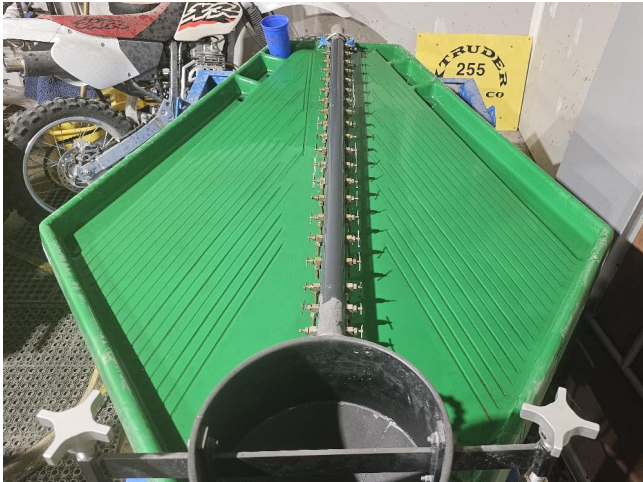

[MSI Xtruder 255 Concentrating Table](#) [Inventory ID #1424719]

MSI Xtruder 255 Concentrating Table

- Make: MSI
- Model: Xtruder 255
- Type: Concentrating Table
- Condition: Used, Reported in Good Condition
- Capacity: Up To 255 Lbs/Hr.
- Recovers Fine Gold Down To 400 Mesh
- Full Variable Speed Control And Simple To Operate
- Voltage: 115 Volt - Single Phase
- Minimal Water Requirement: 6 to 10 Gallons Per Minute
 - Fresh Water Can Be Used or Pumped With Its Own Recirculation Pump
 - Water Is Filtered And Reapplied At The Precise Pressure Needed
- MSI Xtruder Table is Similar To A Gemini Table And Is Considered a Gold Shaking Table Or A Gold Finishing Table
- These Concentrating Tables Are Used In The Final Step Before Smelting

- Location: Northwest USA

View More [Gold Concentrating Tables](#)

Watch YouTube Video Here: <https://www.youtube.com/watch?v=pc8oy0f4WLQ>