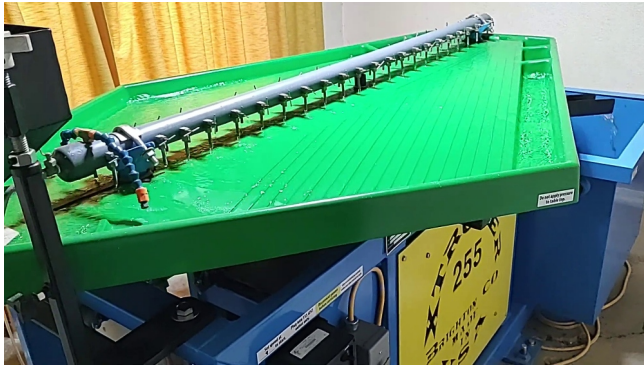

[MSI Xtruder 255 Concentrating Table](#) [Inventory ID #1393815]

MSI Xtruder 255 Concentrating Table

- Make: MSI
- Model: Xtruder 255
- Type: Concentrating Table
- Condition: Used, Reported in Good Condition
- Capacity: Up To 255 Lbs./Hr
- Recovers Fine Gold Down To 400 Mesh
- Full Variable Speed Control And Simple To Operate
- Minimal Water Requirement: 6 to 10 Gallons Per Minute
 - Fresh Water Can Be Used or Pumped With Its Own Recirculation Pump
 - Water Is Filtered And Reapplied At The Precise Pressure Needed
- MSI Xtruder Table is Similar To A Gemini Table And Is Considered a Gold Shaking Table Or A Gold Finishing Table
- These Concentrating Tables Are Used In The Final Step Before Smelting

- Voltage:
 - Motor: 110 Volt
 - Pump: 110/220 Volt, Switchable

- Location: Western USA

View More [Gold Concentrating Tables](#)