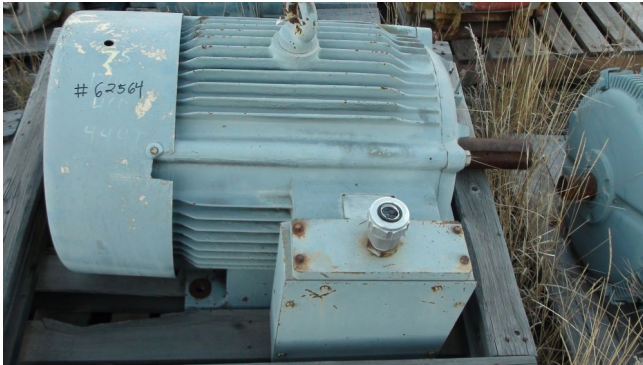

Mather & Platt 75 HP Electric Motor

[Inventory ID #62564]

- 460V.
- 1200 rpm.
 - 3 phase.
- Frame: 444T.
- TEFC.

Please contact us for more information.