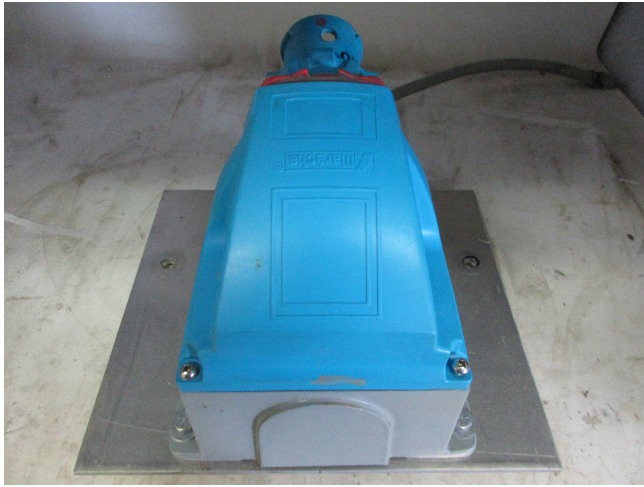

Marecha 20A Receptacle

[Inventory ID #1367623]

Marecha Receptacle

20A

480VAC

5HP

Type 4X

- Location: Savona, British Columbia, Canada