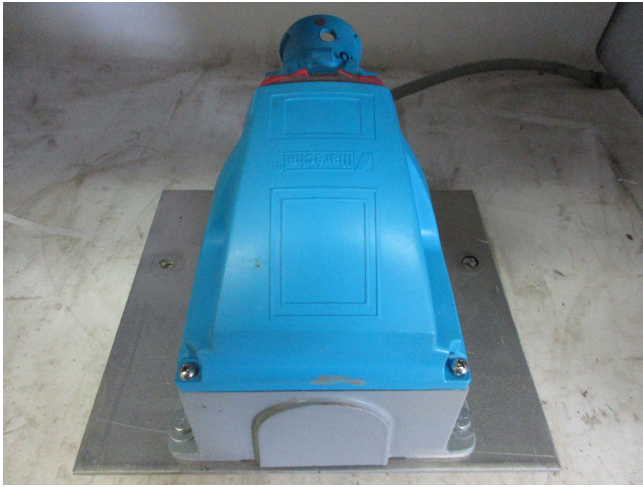

Marecha 20A Receptacle

[Inventory ID #1367623]

Marecha Receptacle

20A

480VAC

5HP

Type 4X

- Location: Savona, British Columbia, Canada