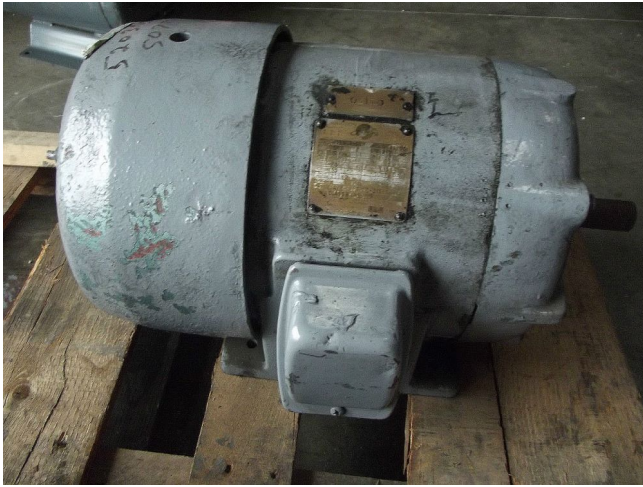

## [Louis Allis 5 HP Induction Motor](#)

**[Inventory ID #192141]**

- Model: 12967-0.
- Volts: 208-220/440V.
- RPM: 1750.
- Amps: 14/7.
- Phase: 3.
- Hz: 60.
- Shaft Length: 3 1/8 In.
- Shaft Diameter: 1 1/16 In.
- Type: CRX.