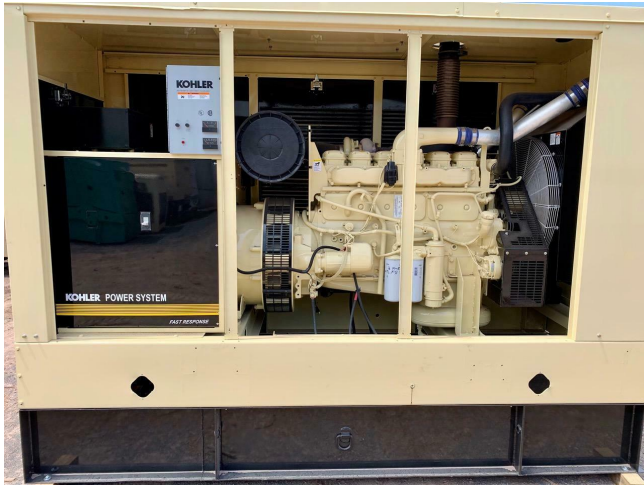

## [Kohler 250 kW 120/240 Volt Diesel Generator](#)

**[Inventory ID #862312]**

- Voltage: 120/240 Volt
- Hours: 446
- Engine Type: Volvo Penta/Diesel
  - Model: D250 9.6A60
- Model: 250REOZV
- Fully Enclosed with
  - Base Tank
- Location: Eastern USA