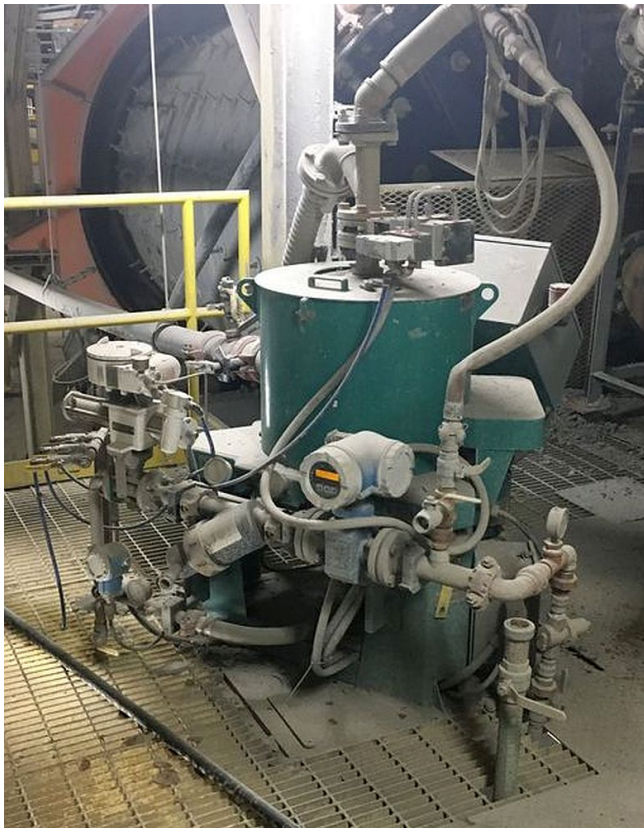

## [Knelson KC-CD12MS Continuous Concentrator](#) [Inventory ID #145754]

- Knelson Continuous Concentrator.
  - Model: KC-CD12MS.
    - Manufactured in 2013.
      - Only used for 3 months.
  - Equipped with:
    - Side discharge.
    - G5 cone.
      - Cast urethane.
    - Linatex linings.
    - Baldor 2 hp 'Super E' premium efficiency motor.
      - 460V.
        - 3 phase.
        - 60 Hz.
      - V-drive belt.
    - Allen-Bradley independent control system.
      - Compaclogix PLC-L32 processor.
      - Touch screen interface.
    - Existing piping package.
    - Existing commissioning spares.
  - Please see the specs tab for more detailed information.