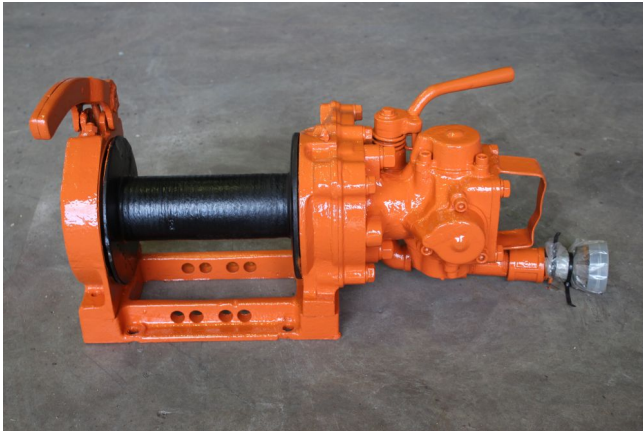

Joy AW 80 Air Winch [Inventory ID #154467]

- Joy Air Winch.
 - Model AW-80.
 - 1000 lb Capacity.
 - 4 cylinder Air Motor.
- Drum dimensions:
 - ID - 3"
 - OD - 6 3/4"
 - Width - 8"

See additional Specifications below.