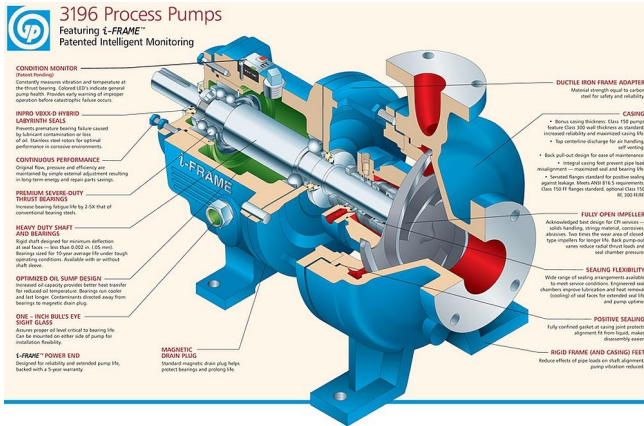

ITT Gould 4 x 8 x 14 Centrifugal Pump

[Inventory ID #114980]

Manufacturer: ITT-GOULD

- ITT Gould Centrifugal Pump.
 - Size: 4 x 8 x 14.
 - 1 available.
 - Data plate not available.

Please contact us for more information.