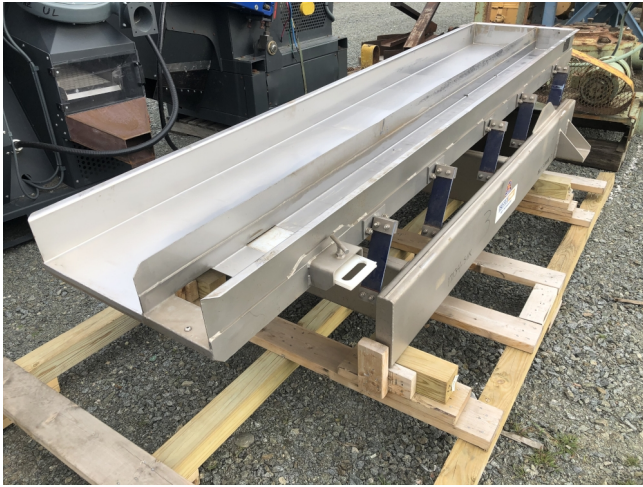

ISO-Flo Key Transfer Conveyor [Inventory ID #629902]

- Model: S1022774-1
- 2 Section Stainless Steel Deck
 - Section 1:
 - 8 in. Wide x 10 ft. Long x 5 in. Deep
 - Section 2:
 - 15 in. Wide x 10 ft. Long x 5 in. Deep
- Iso-Key Vibratory drive
 - Model: 021995
- Belt driven by a Toshiba Electric Motor
 - HP: 1
 - Volt: 220/380
 - RPM: 1735
 - TEFC
- Overall Dimensions: 48 in. Wide x 10 ft. Long x 24 in. High
- Location: British Columbia, Canada

View more [Stainless Steel Conveyors](#)