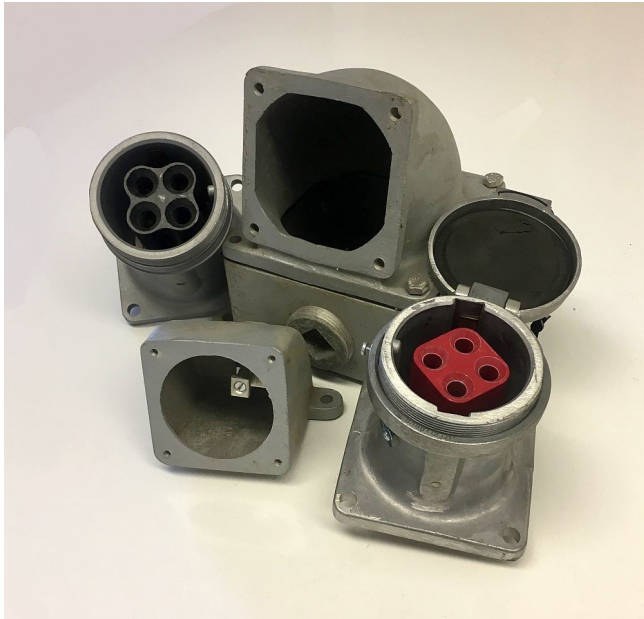

Industrial Receptacles

[Inventory ID #174142]

Manufacturer: Crouse-Hinds

- 208 - 600 VAC
- Various Amperages
- Boxes for Mounting to Wall
- [Contact Us](#) for Inquiries

View More [Portable Ends & Receptacles](#)