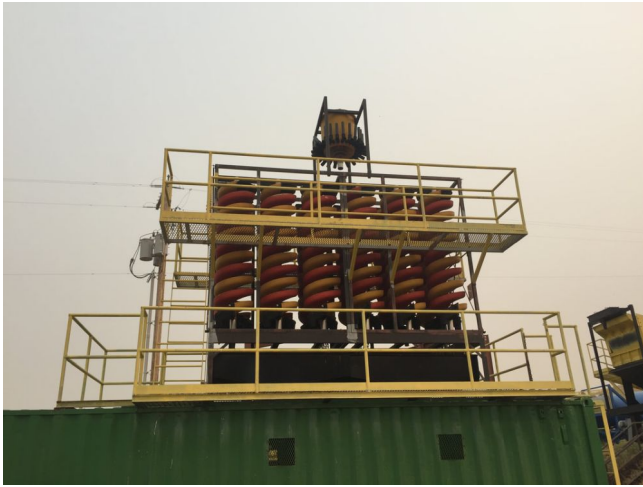

Humphrey 24 Spirals

[Inventory ID #218251]

- Make: Reichert/Humphry
 - Model: LC3000
 - Type: Spiral Concentrators
 - Condition: Excellent Condition
 - Count: 12 Spirals
 - STPH Feed: 1-3 TPH
 - % Solids Feed: 20-40%
 - 24 Starts
 - 24ct. Distribution Box
 - Con/Mid/Tail Discharge Tanks
 - Custom Frame with Upper and Lower Catwalks
-
- Location: Western, U.S.A.