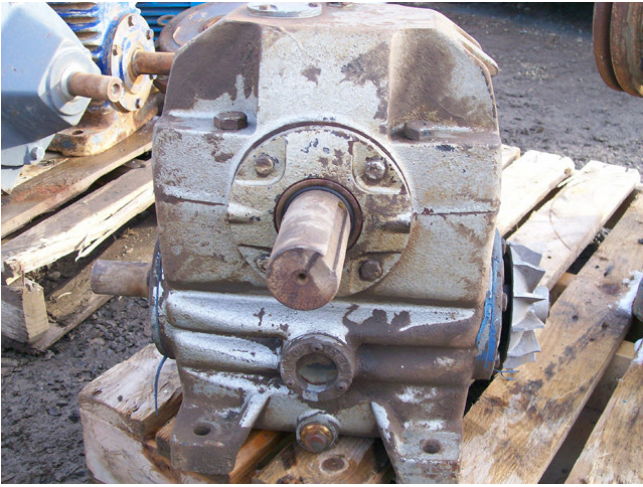

Highgear Size 5 Right Angle Reducer. 30:1 Ratio.

[Inventory ID #45003]

- Highgear
- Size 5
- Right Angle Reducer.
- 30:1 Ratio.