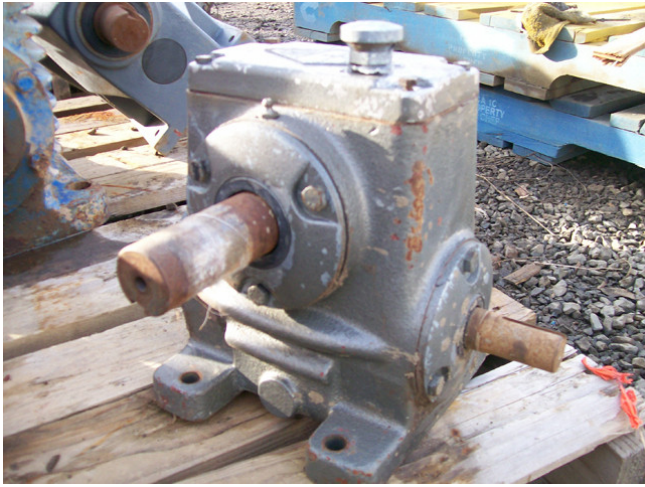

[Highgear Size 3 Right Angle Reducer](#)  
**[Inventory ID #44995]**

- Highgear Size 3 Right Angle Reducer.
- 30:1 Ratio.