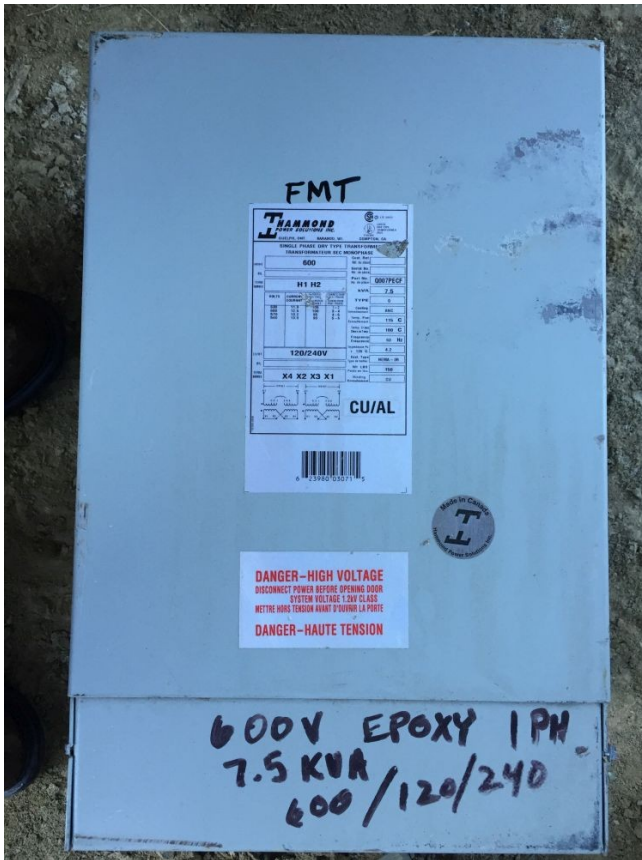

Hammond 7.5 kVA Transformer [Inventory ID #118033]

- Hammond 7.5 kVA Transformer.
 - Primary: 600V.
 - Secondary: 120/240V.
 - Single phase.
 - Type: Indoor Dry.
 - Floor mount.
- Shipping information:
 - Dimensions (L x W x H):
 - 9 in. x 13 in. x 33 in.
 - 23 cm x 33 cm x 84 cm.
 - Weight:
 - 150 lbs / 65 kg.