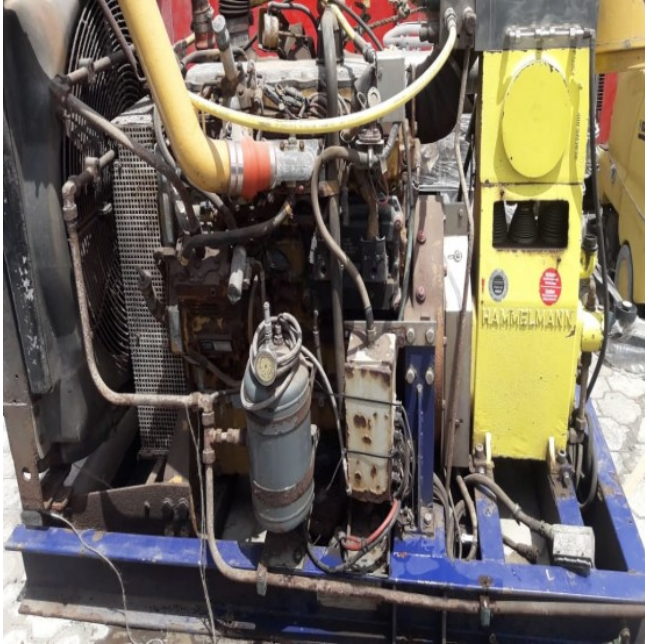

[Hammelmann Piston Pump](#)

[Inventory ID #492073]

- Pressure: 3000 Bar
- Piston Diameter: 17.5
- Flow: 18 LPM
- Location: India

View more [Piston Pumps](#)