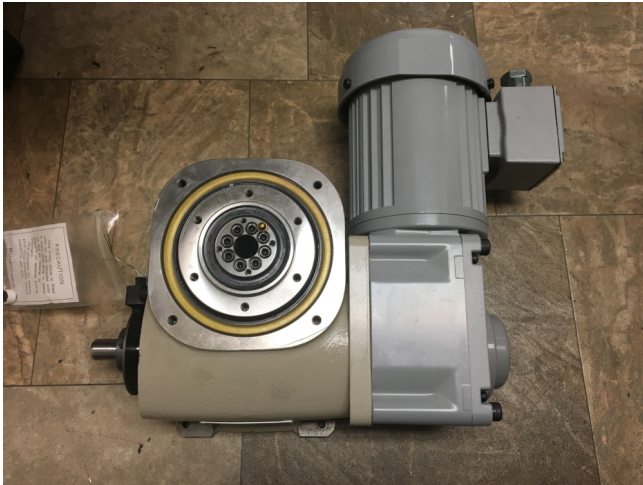

[GTR ¼ HP Gearhead Motor](#)

[Inventory ID #438143]

- Model: F2SM-25-20-T020DAX
- Sandex Indexing Drive
 - Model: 7AD-08277R-SR3VW1
- Location: Western USA

View more [Gearmotors](#)