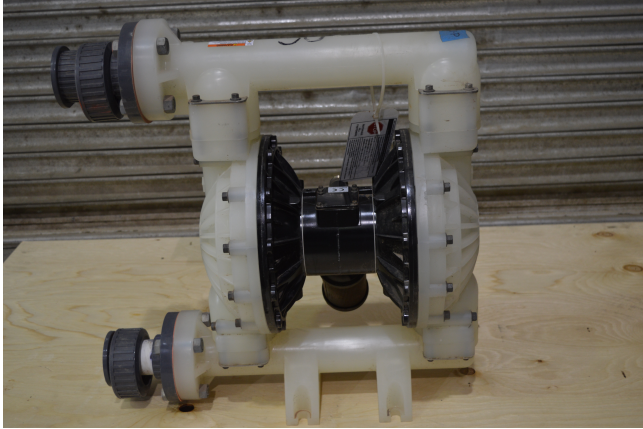

[Graco Husky 2150 Diaphragm Pump](#) [Inventory ID #194187]

- Series: 18L13E.
- Max GPM: 150-568.
- Inlet: 2 In.
- Outlet: 2 In.

View more [Diaphragm Pumps](#).