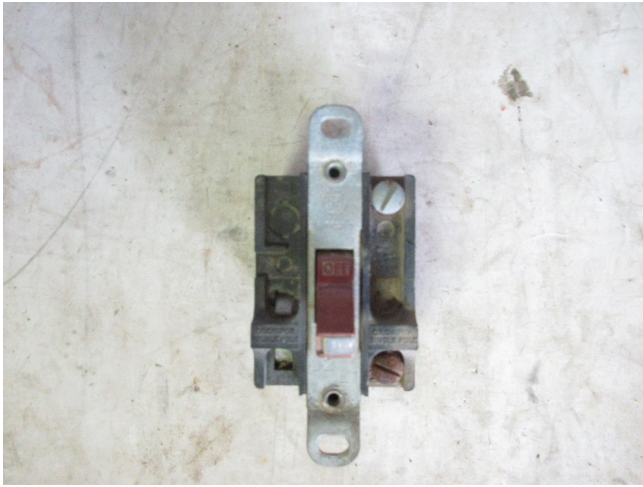

General Electric Heater Switch

[Inventory ID #1396252]

General Electric Heater Switch

16A

Single or Double Pole

- Location: Savona, British Columbia, Canada