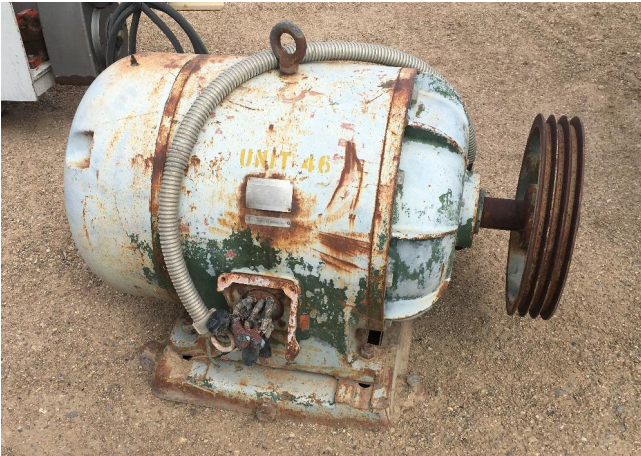

[General Electric 75HP Electric Motor](#)

[Inventory ID #1131362]

General Electric 75HP Electric Motor

- Make: General Electric
 - Model: 5K1505DE2
 - Power Output: 75HP
 - RPM: 1180
 - Voltage: 220/440V
 - Amperage: 180/90 Amps
 - Frequency: 60Hz
 - Phase: 3-Phase
 - Frame: 505
-
- Location: USA

View More [75 HP AC Motors](#)