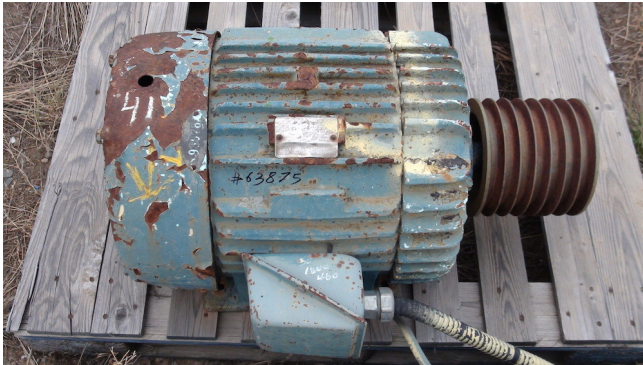

## General Electric 50 HP Electric Motor

**[Inventory ID #63875]**

- 230/460V.
- 1,770 rpm.
- Frame: 326T.
- TEFC.

Please contact us for more information.