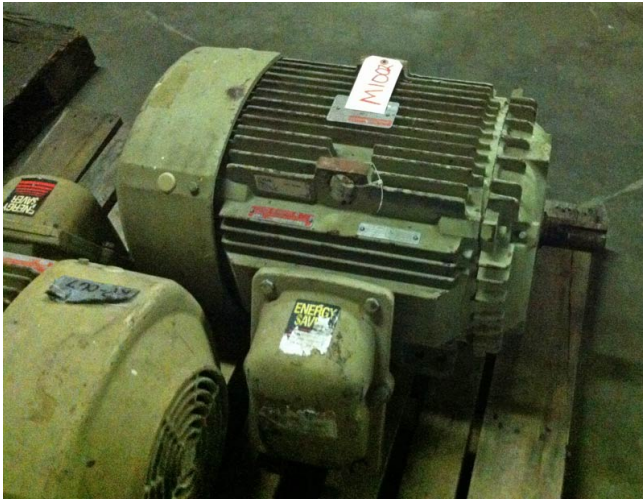

## General Electric 40 HP Motor [Inventory ID #155381]

- 460V.
- 3,565 rpm.
  - 3 phase.
- Frame: 324TS.

Please contact us for more information.

View more [40 HP Motors](#)