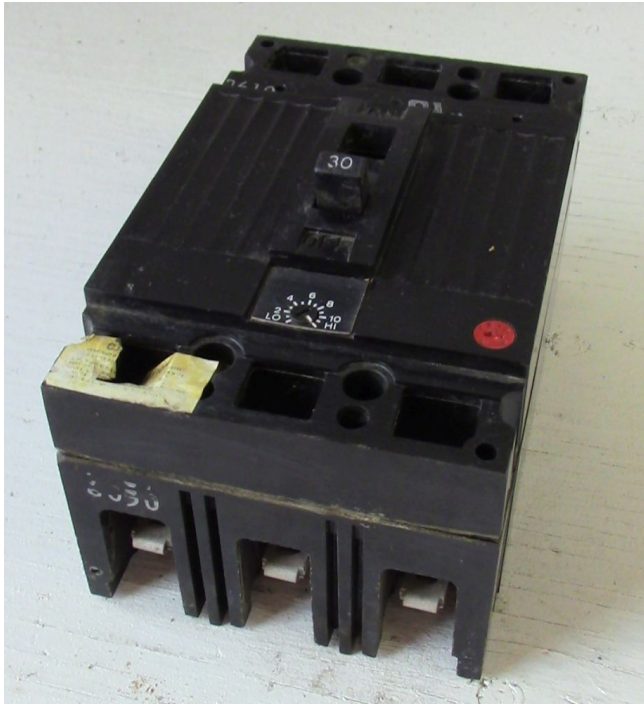

[General Electric 3 Pole 30 Amp Breaker](#) [Inventory ID #161971]

Manufacturer: GENERAL ELECTRIC

- 240-600 VAC
- 3 Phase
- Cat #: TED136030
- Trip Setting: 2 Amp - 10 Amp
- Quantity 4

View More [30 Amp Breakers](#)