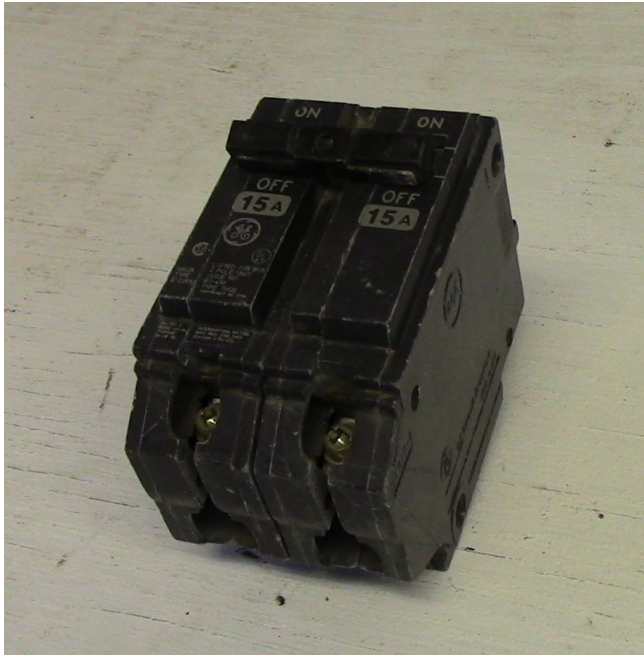

[General Electric 2 Pole 15 Amp Bolt-on Breaker](#) [Inventory ID #165477]

Manufacturer: GENERAL ELECTRIC

- 120-240 VAC
- 2 Pole
- Type: THQB HACR
- Bolt-on
- Quantity 8

View More [15 Amp Breakers](#)