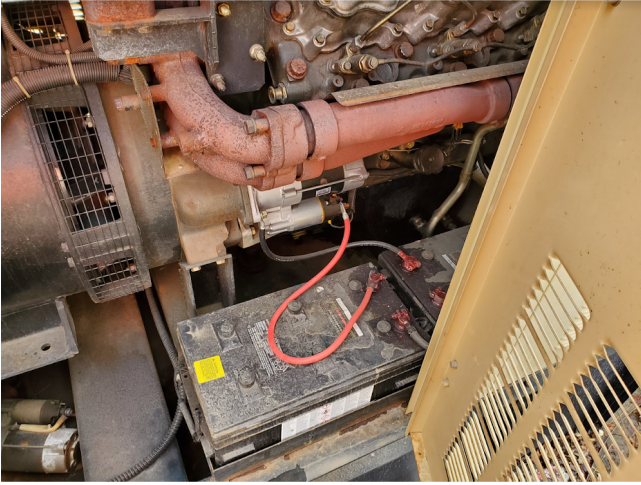

[Generac 400 kW 120/208 Volt Diesel Generator](#)

[Inventory ID #722851]

- Voltage: 120/208 Volt
- Hours: 365
- Mitsubishi Engine
- 1800 TPM
- 800 Gallon Fuel Tank
- 3 Phase
- Gen Model # 433RSL4019
- Enclosed
- Location: Eastern USA