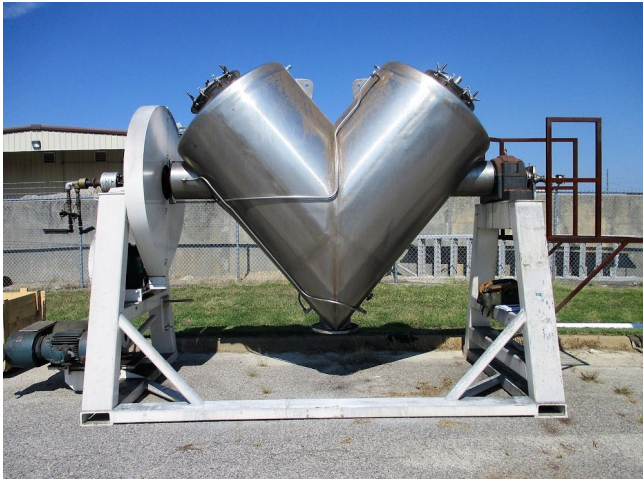

---

**Gemco 78 cu. ft. V-Cone Dryer**  
**[Inventory ID #209393]**

- Inner Vessel: 316 Stainless Steel
- Jacket: Carbon Steel
  - Rated for 25 PSI @ 200°F
- Internal Pressure: Full Vacuum
- Vessel Speed: 1.7 to 12.5 RPM
- Max. Product Density: 65 PCF
- Blender Shell Thickness: 0.93 in.
- Powered by 15 HP Reeves Vari-Drive
- Supply Power: 230/460V, 60 Hz, 3 Phase
- Supply Air: 55 PSI