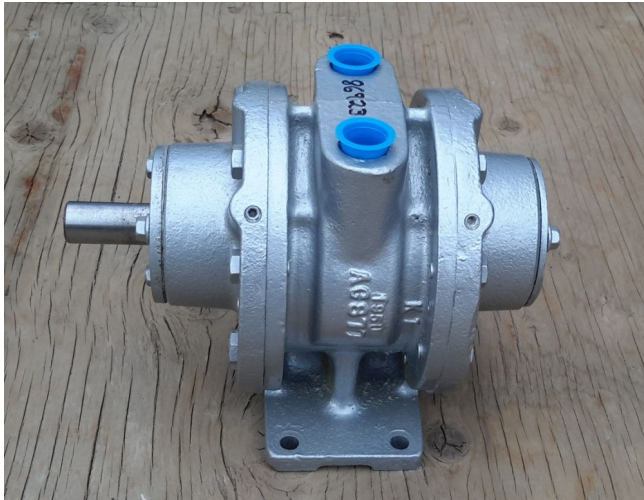

[Gast 8AM \(A\) Air Vein Motor](#)
[Inventory ID #86923]

- 1/2 in ports.
- 3 in. x 3 in. rotor.
- 2500 rpm.
- 5.25 hp.
- 175 cfm.