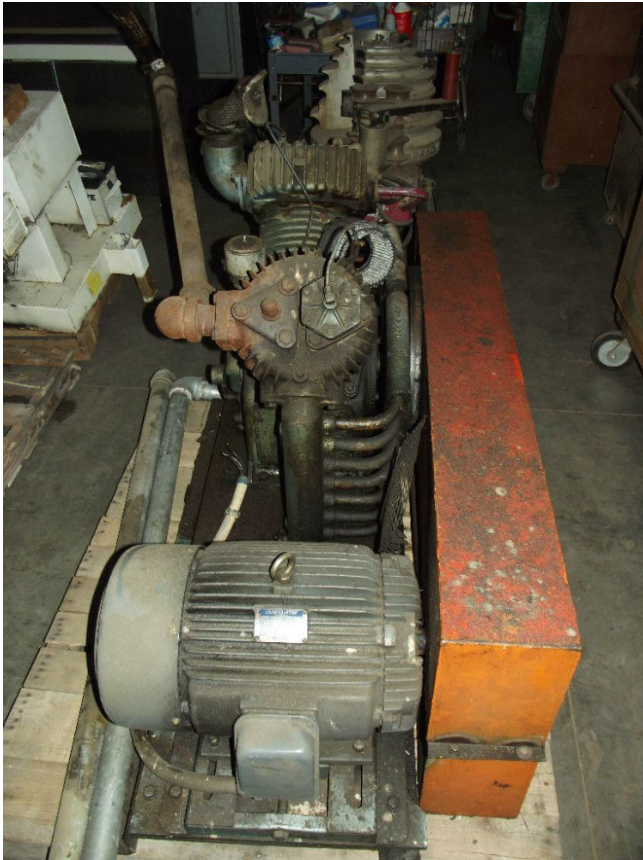

## Gardner Denver 125 PSI Compressor [Inventory ID #188383]

- Model: AVL1002.
- LF1-9200B
- Volts: 20 HP
- Bore: 7.5 In. & 4.25 In.
- Stroke: 4.5 In.
- Motor: Leland Faraday
  - Model: LF1-9200B
  - Voltage: 208-230/460
  - Phase: 3
- RPM: 870.
- Discharge Pressure: 125 PSIG.

View more [Stationary Compressors](#)