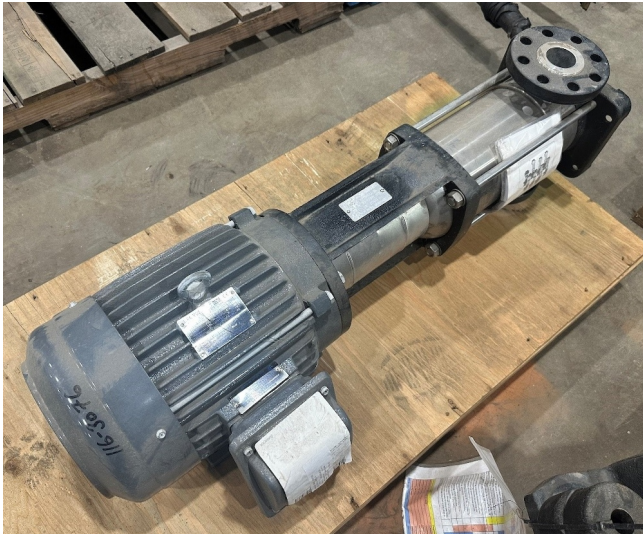

## [Flo Fab PSM20-04 Vertical In-Line Pump](#)

**[Inventory ID #1458082]**

### Flo Fab PSM20-04 Vertical In-Line Pump

- Make: Flo Fab
- Model: PSM20-04
- Type: Vertical In-Line Multistage Centrifugal Pump
- Condition: Unused Condition
- Capacity: 70 GPM
- Drive: Westinghouse Electric Motor
  - Power Output: 7.5HP
  - Rotation Speed: 3,510RPM
  - Voltage: 575 Volts
  - Frequency: 60Hz
  
- Location: Eastern Canada

View Spec Sheet Below

View More [Vertical In-Line Pumps](#)