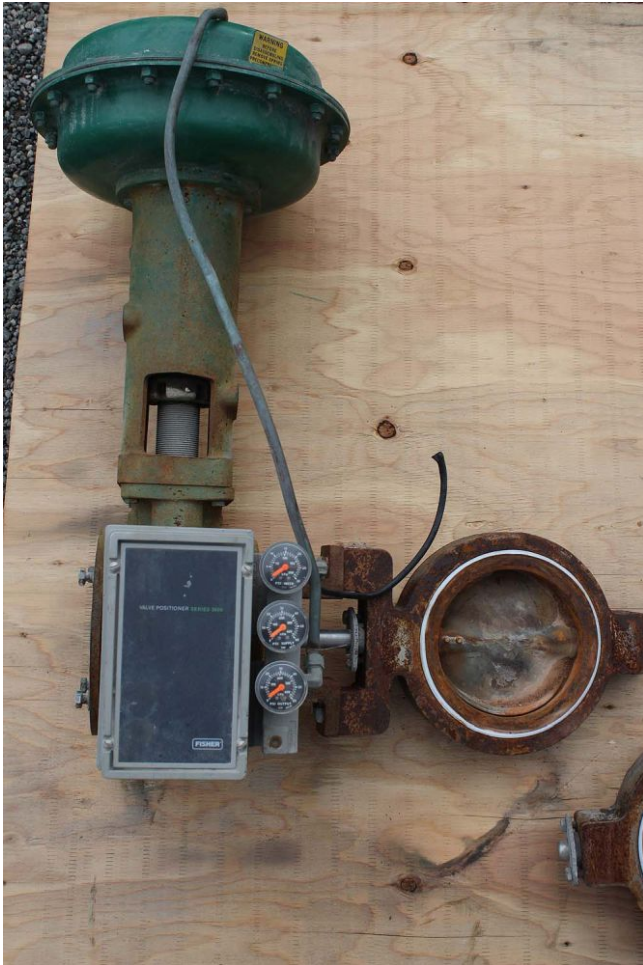

Fisher 6 in High Performance Butterfly Valve [Inventory ID #158943]

- Air actuated.
 - Includes actuator.
- Type: 1052-9500.
- Body rated: 150 psi.
- PSI to open valve = 33 to 90° rotation.

Please contact us for more information.