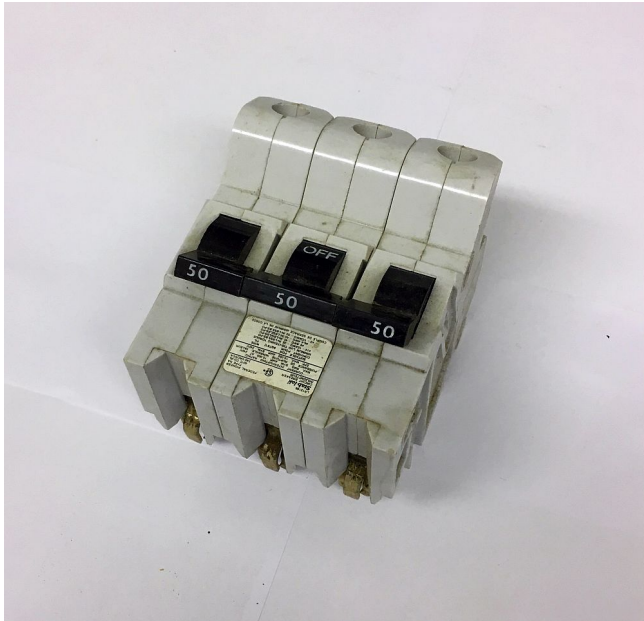

Federal Pioneer 3 Pole 50 Amp Type NA Push-In Breaker
[Inventory ID #176250]

Manufacturer: Federal Pioneer

- 240 VAC Max
- 3 Phase
- Push-in
- Quantity 1

View More [3 Pole 50 Amp Breakers](#)