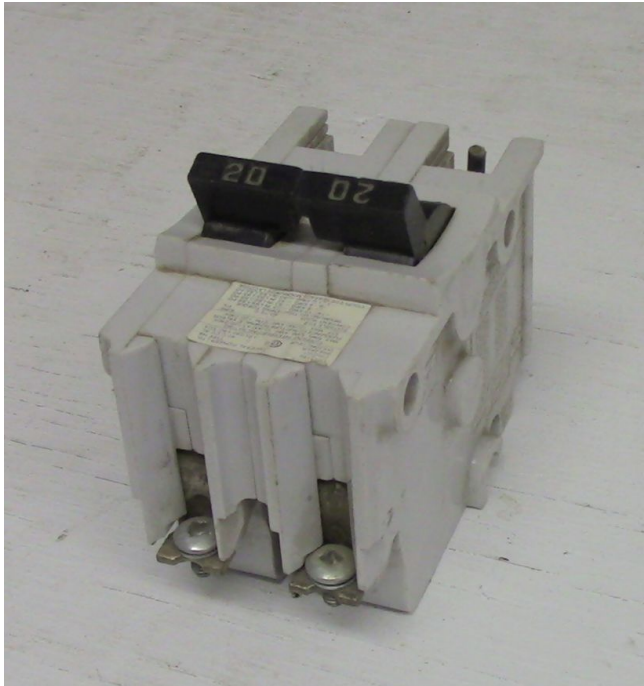

---

**Federal Pioneer 2 Pole 20 Amp Type NB Bolt-on Breaker**  
**[Inventory ID #164953]**

- 120-240 VAC
- 2 Pole
- Type: NB
- Bolt-on
- Quantity 1

View More [20 Amp Breakers](#)