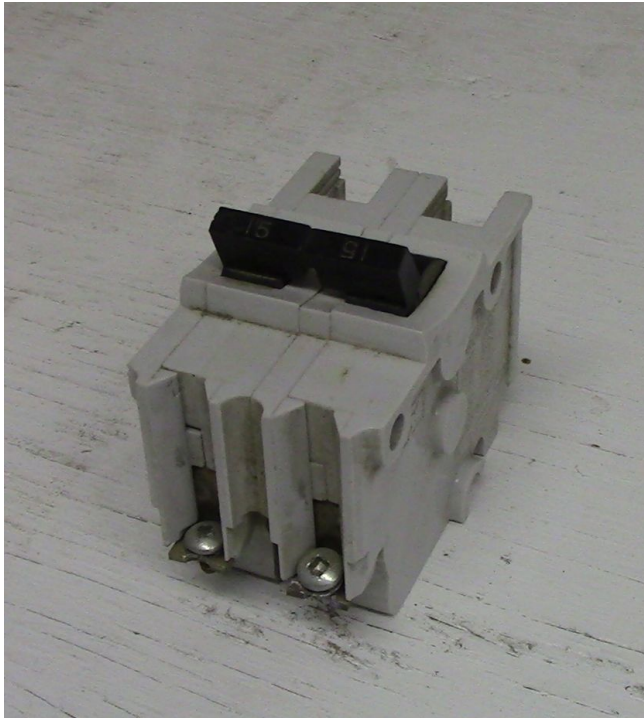

[Federal Pioneer 2 Pole 15 Amp Type NB Bolt-on Breaker](#)
[Inventory ID #164968]

Manufacturer: Federal Pioneer

- 120-240 VAC
- 2 Pole
- Type: NB
- Bolt-on
- Quantity 2

View More [15 Amp Breakers](#)