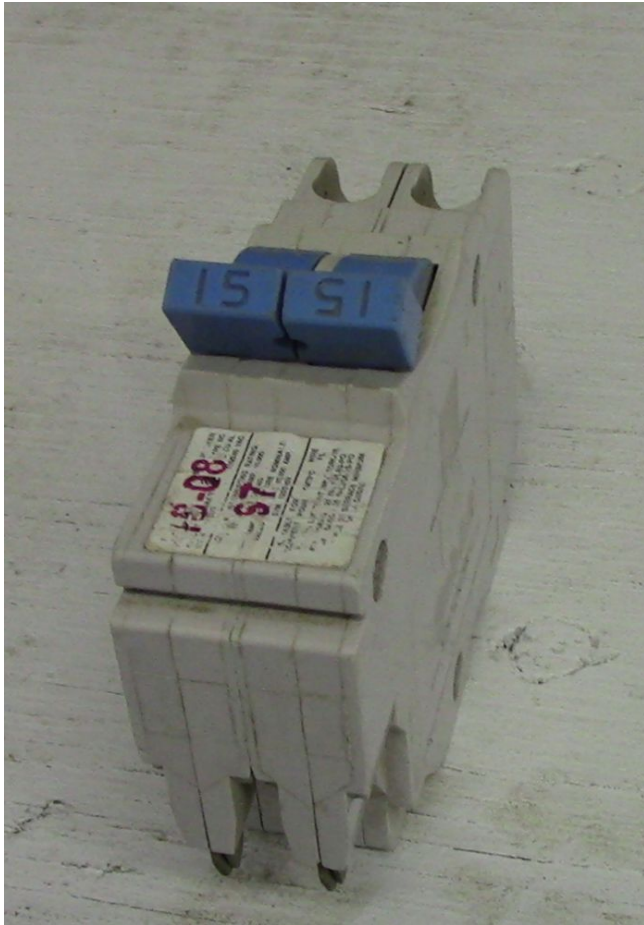

Federal Pioneer 2 Pole 15 Amp Push-in Breaker [Inventory ID #164207]

Manufacturer: Federal Pioneer

- 120-240 VAC
- 2 Pole
- Type: NC
- Push-in
- Quantity 20

View More [15 Amp Breakers](#)