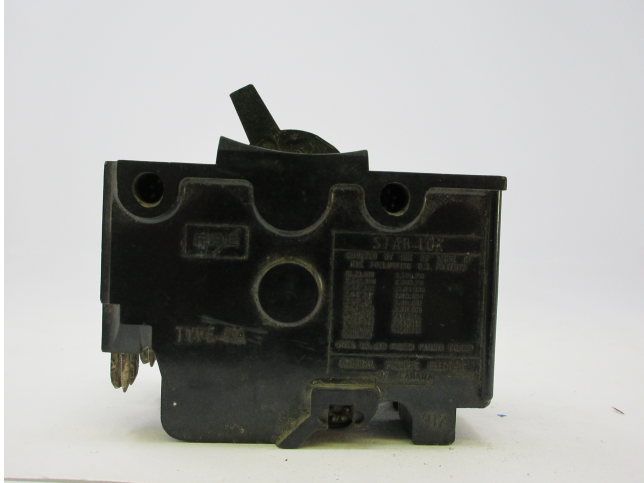

FEDERAL PACIFIC ELECTRIC 30 AMP 2 Pole STAB-LOK BREAKER

[Inventory ID #366194]

2 Pole

AMP: 30

Style: Push On

Type: NA

Single Phase