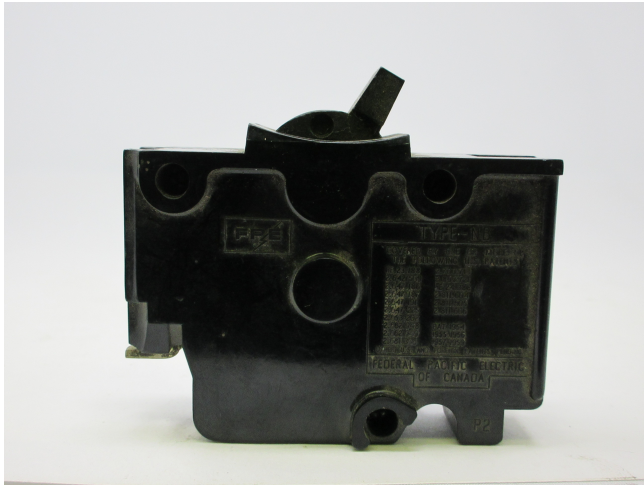

[Federal Pacific Electric 15 amp 2 pole breaker](#)
[Inventory ID #365461]

2 Pole

Amp 15

Style: Bolt On

Type: NB

Single Phase