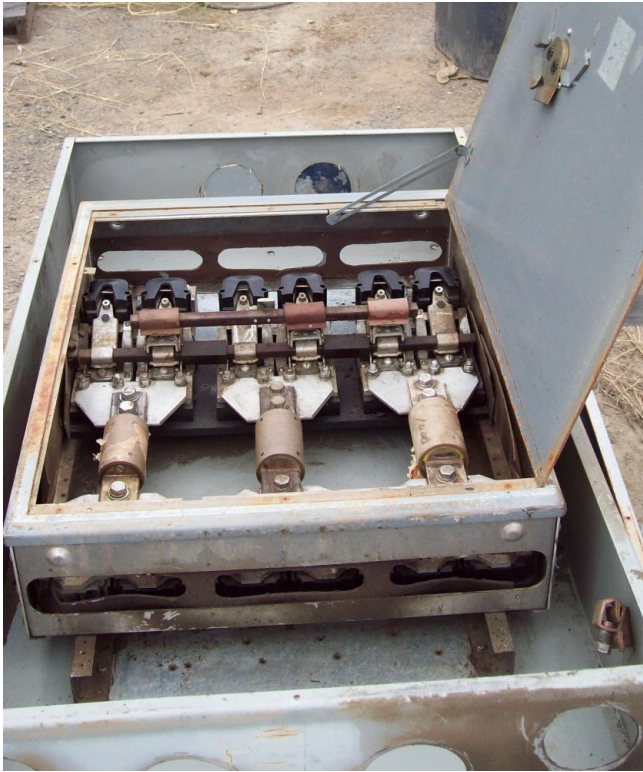

Federal Pacific 1200 Amp Electrical Disconnects [Inventory ID #59780]

- 600 volt.
- Fused style.
- 3 pole.