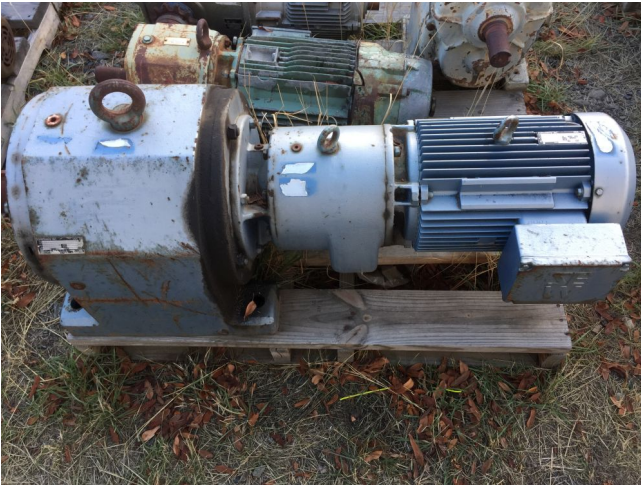

[Eurodrive INC. Gear Reducer](#)

[Inventory ID #232249]

- 7.5 HP Gear Head Motor
- 1750 rpm
- 460 Volt Motor
- Ratio: 146-1
- Output Speed: 11.99 rpm
- Location: British Columbia

View More [Speed Reducers](#)