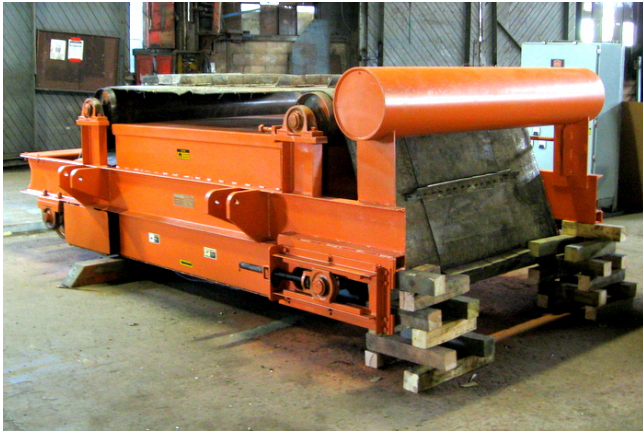

[Eriez 72 x 72 Self Cleaning Cross Belt Magnet](#) [Inventory ID #365279]

- Series: 7000
- Model: J-2 SE 7910
- Style: 9504246
- Magnet: 72 in. x 72 in.
- Cross Belt: 66 in.
- Volt: 230 DC
- Amps: 64.40
- Belt Speed: 450 FPM
- Equipped with:
 - Reliance 7.5 HP Motor
 - Volts: 230/460
 - Hz: 60
 - 3 Phase
 - RPM: 1740
 - AMps: 20.6/10.3
 - Shaft Mount Reducer
 - Control Panel
- Overall Dimensions & Weight: (L x W x H)
 - 168 in. x 90 in. 57 in.
 - Weight: 21,500 lbs.
- Location: Eastern, USA