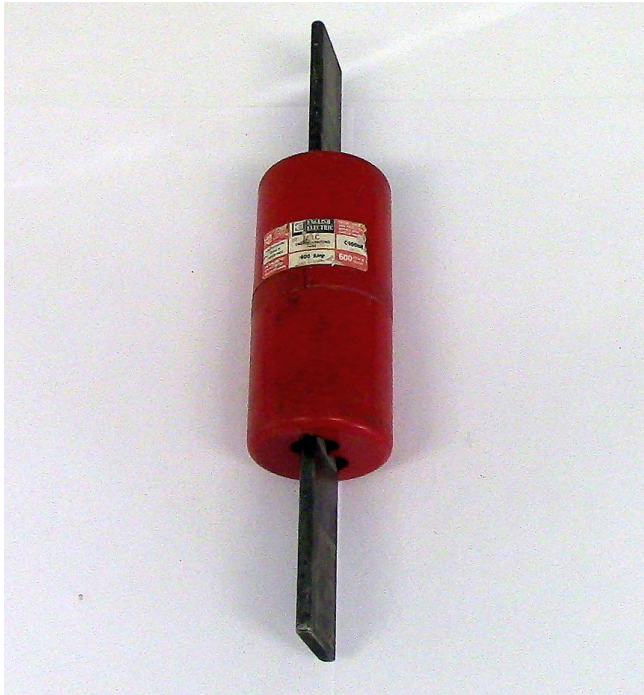

[English Electric Class H 400 Amp Fuse](#)
[Inventory ID #170550]

Manufacturer: ENGLISH ELECTRIC

- 600 VAC
- Class H
- Type: C400HR
- Style: Knife
- Length: 11.63 in.
- Quantity 4

View More [400 Amp Fuses](#)