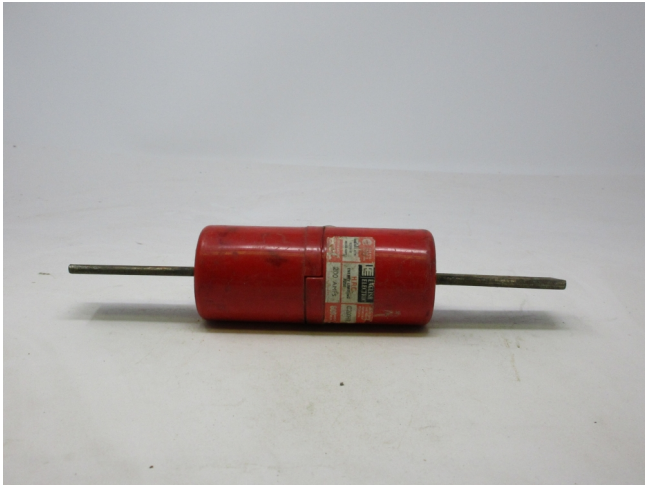

ENGLISH ELECTRIC 200 Amp 600 Volt Fuse

[Inventory ID #524760]

Amp: 200

Volt: 600

CAT#: C200HR

Energy Limiring Fuse