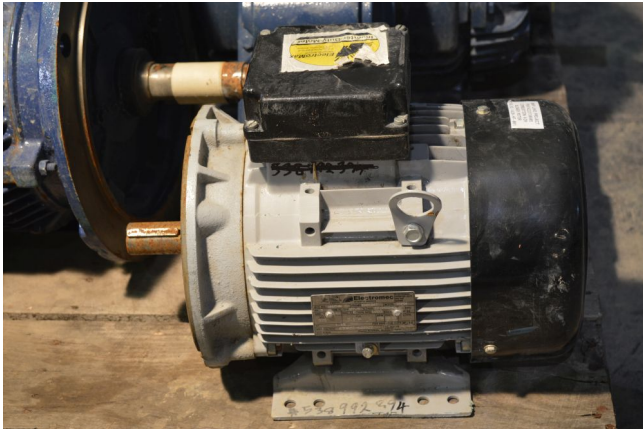

## [Electromec 5 HP Motor](#)

[Inventory ID #234863]

- HP: 5
- Volts: 575
- RPM: 1800
- Frame: EAD184T
- 60 Hz
- Location: Western Canada

View more [Motors](#)