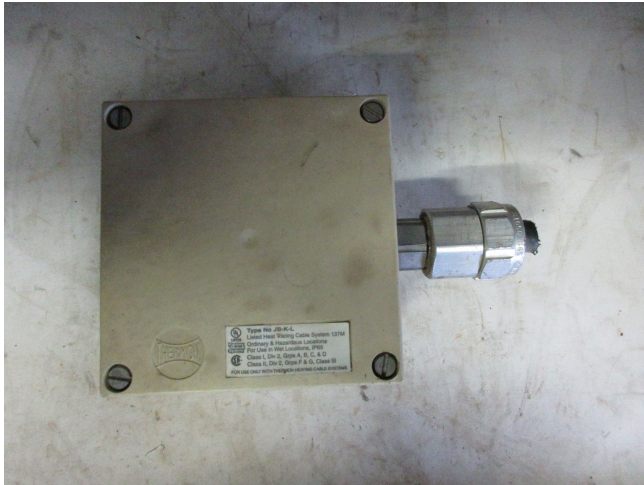

Electrical Receptacle Box [Inventory ID #1339789]

Electrical Receptacle Box

Ordinary & HAZ Location use

Wet Locations

Use with Thermon Heating Cable Systems

- Location: Savona, British Columbia, Canada

View More [110 - 250 Volt Outlets](#)