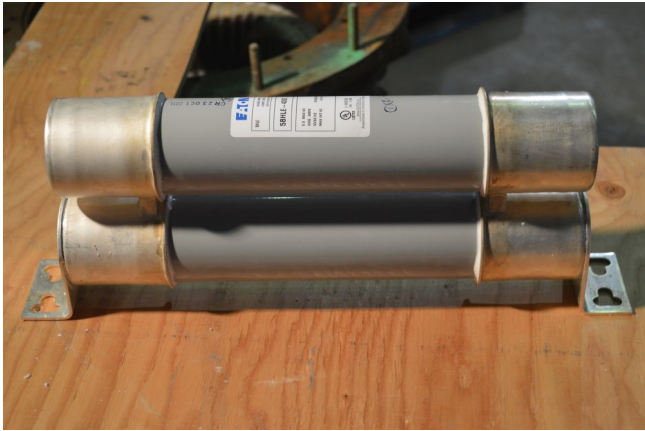

## [Eaton 400E Amp Fuse](#) [Inventory ID #236939]

- Model Number: 5BHLE - 400E
- 5.5 Max KV
- 400E Amps
- 50/60 Hz
- Max Int 65
- Location: Western Canada

View more [Fuses](#)