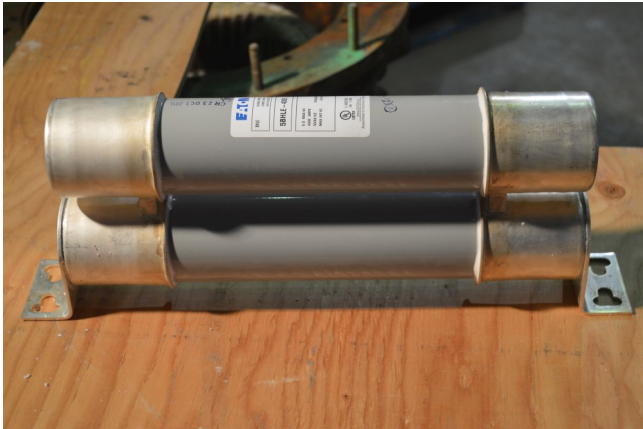

Eaton 400E Amp Fuse [Inventory ID #236939]

- Model Number: 5BHLE - 400E
- 5.5 Max KV
- 400E Amps
- 50/60 Hz
- Max Int 65
- Location: Western Canada

View more [Fuses](#)