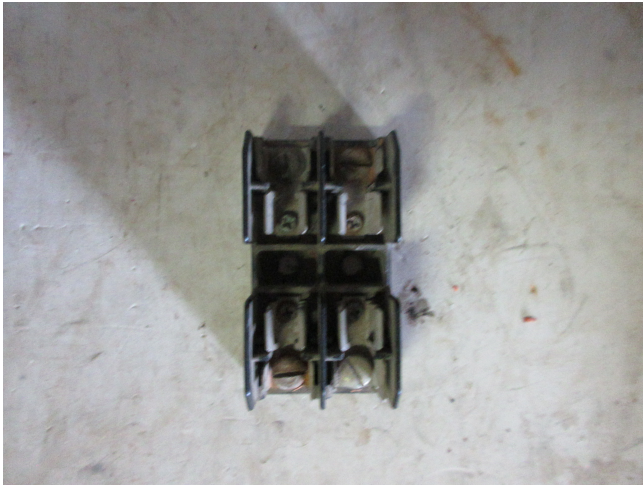

[Dual Fuse holder](#)  
**[Inventory ID #1388580]**

Dual Fuse holder

- Location: Savona, British Columbia, Canada