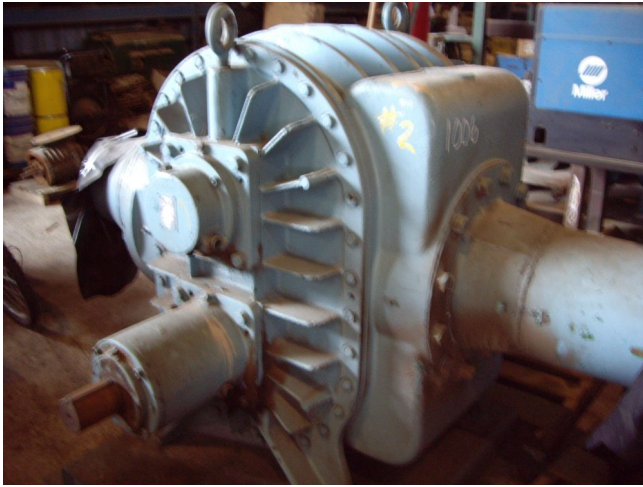

## Dresser Roots Whispair 1422RAS-J Blower

[Inventory ID #181212]

- Frame size: 1422J.
- Speed size: 1300.
- PSI ratings: 4-12.
- 7357-6985 CFM.
- BHP: 165-427.
- Blower is reported in excellent condition.

View more [Positive Displacement Blowers](#)