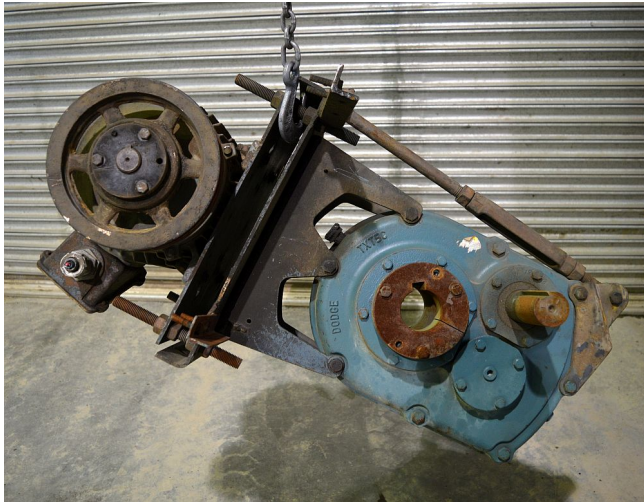

[Dodge TXT515CT Shaft Mount Reducer](#)

[Inventory ID #195774]

Manufacturer: DODGE

- Reducer Size: 515CT
- Ratio: 15.4 - 1
- Taper Bore
- 10 HP Toshiba Motor
 - 600 VAC
 - 1785 RPM
 - 215T Frame
 - TEFC

View More [Shaft Mounted Reducers](#)