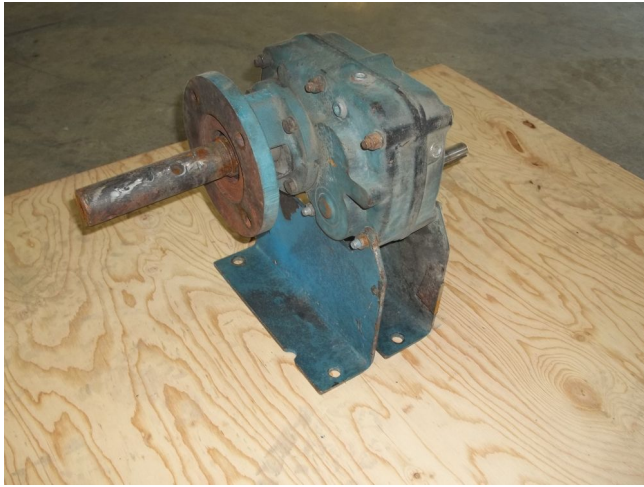

[Dodge SCXT125 Torque Arm Speed Reducer](#)
[Inventory ID #153832]

Manufacturer: DODGE

- Ratio: 25.64:1.
- Size: SCT125.
 - 4.64 HP @ 2,179 rpm.
- Max input speed: 2,179.

Please contact us for more information.